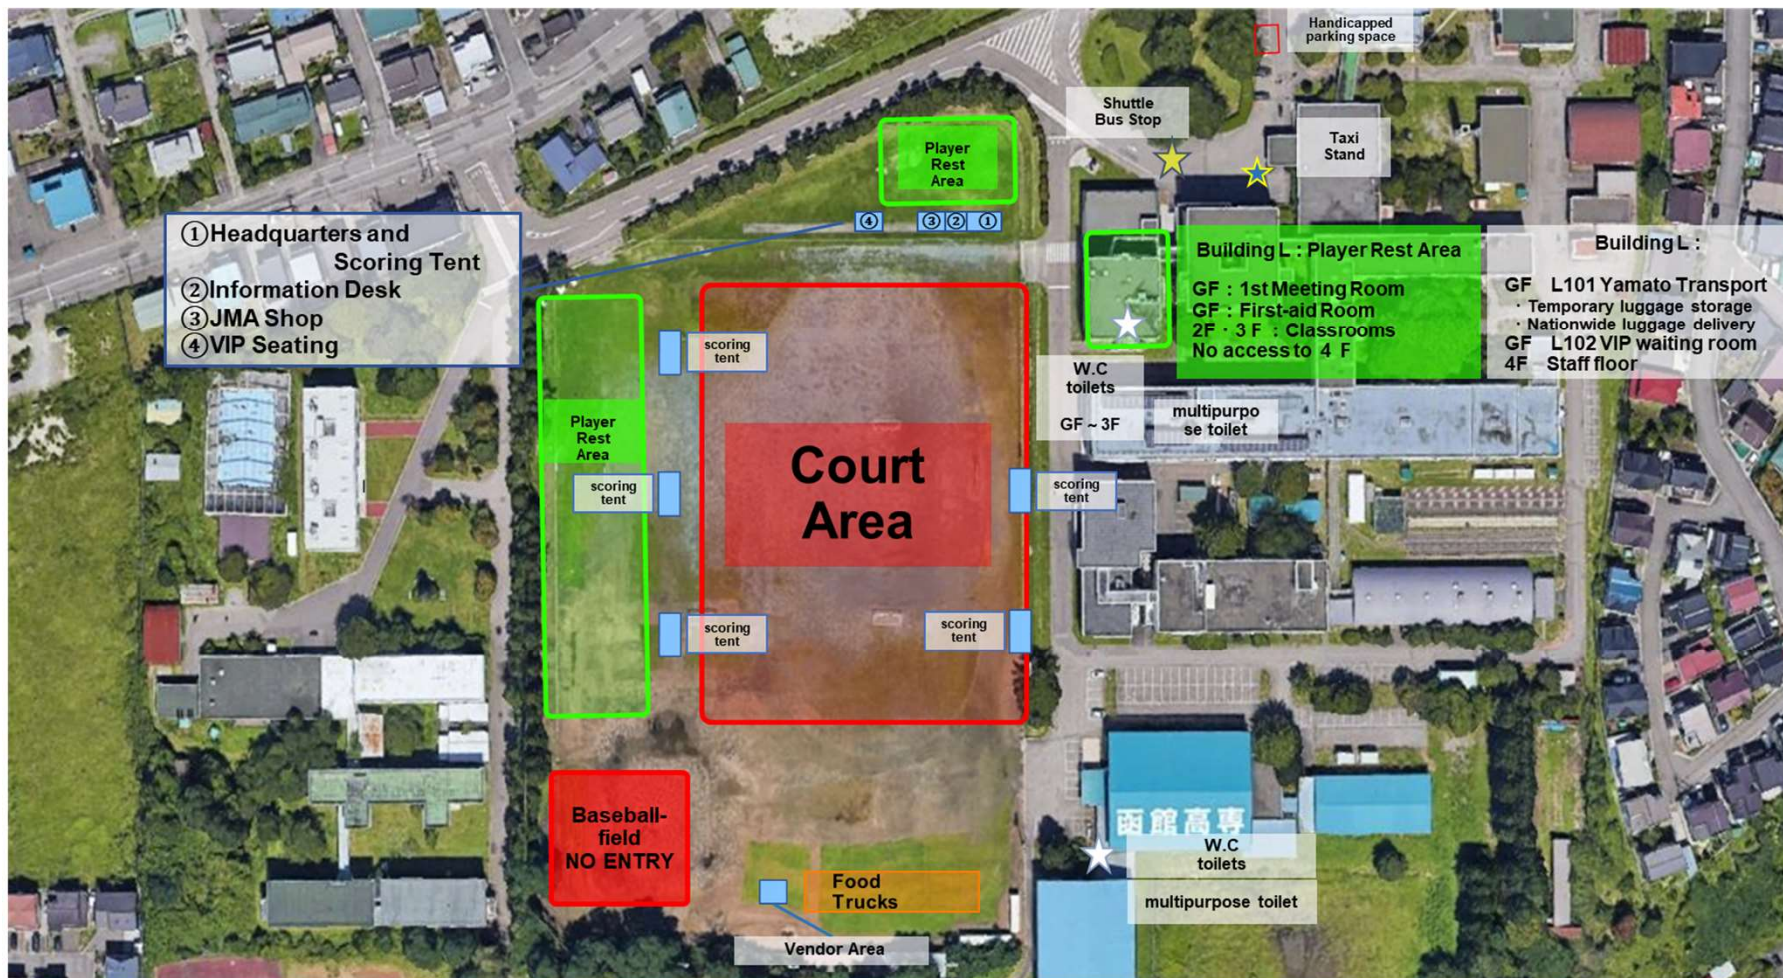

## Court Area

Only participants are allowed to enter the Court Area.  
Hydration is permitted within the Court Area, but eating, drinking alcohol, and smoking are prohibited.  
Please use the Player Rest Area or available spaces around the venue for meals.

## Player Rest Area

You are welcome to create shade in ways that do not inconvenience others, but pegging tents is prohibited.  
The Player Rest Area has many shaded spots.  
You may bring chairs and leisure mats, but please ensure they do not inconvenience others.